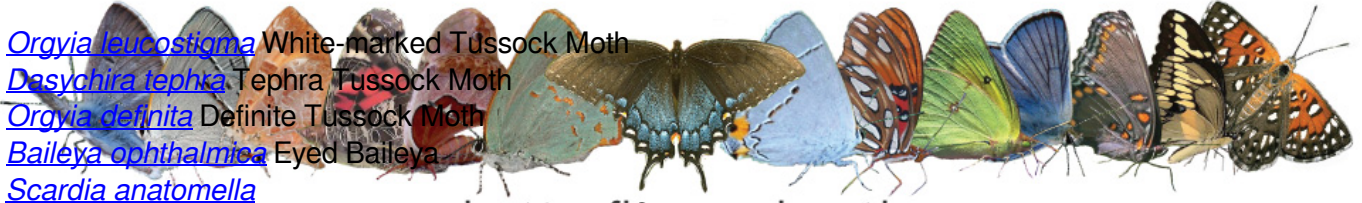

[*Halysidota tessellaris*](#) Banded Tussock Moth or Pale Tiger Moth

[*Spilosoma virginica*](#) Virginian Tiger Moth or Yellow Woollybear Moth

[*Palthis angulalis*](#) Dark-spotted Palthis Moth

[*Phyprosopus callitrichoides*](#) Curve-lined Owlet

[*Orgyia leucostigma*](#) White-marked Tussock Moth

[*Dasychira tephra*](#) Tephra Tussock Moth

[*Orgyia defnita*](#) Definite Tussock Moth

[*Baileya ophthalmica*](#) Eyed Bailey

[*Scardia anatomella*](#)