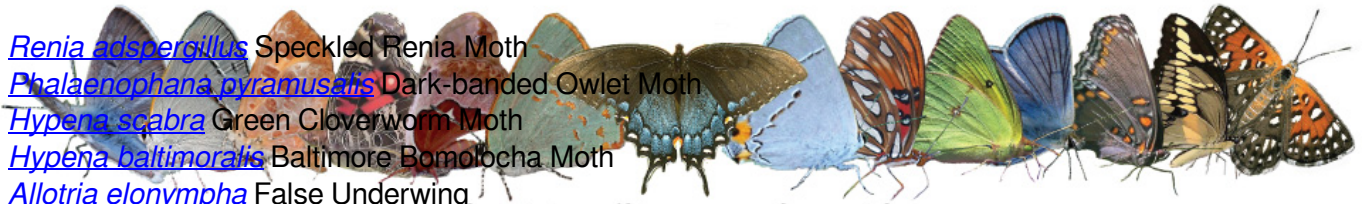

Butterflies and Moths of North America

[*Renia adspersigillus*](#) Speckled Renia Moth

[*Phalaenophana pyramusalis*](#) Dark-banded Owlet Moth

[*Hypera scabra*](#) Green Cloverworm Moth

[*Hypera baltimoralis*](#) Baltimore Bomolocha Moth

[*Allotria elonympha*](#) False Underwing

[*Catocala maestosa*](#) Sad Underwing

[*Caenurgina erechtea*](#) Forage Looper Moth

[*Zale horrida*](#) Horrid Zale

[*Scolecocampa liburna*](#) Dead-wood Borer Moth

[*Catocala ultronia*](#) Ultronia Underwing

[*Zale lunata*](#) Lunate Zale

[*Pangrapta decoralis*](#) Decorated Owlet

[*Dinumma deponens*](#)

[*Paectes abrostoloides*](#) Large Paectes

[*Paectes oculatrix*](#) Eyed Paectes Moth

[*Nola clethrae*](#)

[*Promalactis suzukiella*](#) Suzuki's Promalactis Moth

[*Inga sparsiciliella*](#)

[*Monopis dorsistrigella*](#)

[*Machimia tentoriferella*](#) Gold-striped Leaf-tier Moth

[*Chionodes mediofuscella*](#)

[*Cydia latiferreana*](#) Filbertworm Moth

[*Epiblema scudderiana*](#) Goldenrod Gall Moth

[*Clepsia peritana*](#) Garden Tortrix

[*Platynota idaeusalis*](#) Tufted Apple-Bud Moth

[*Apoda biguttata*](#) Shagreened Slug Moth

[*Crambus agitatellus*](#)

[*Desmia funeralis*](#) Grape Leaf-folding Moth

[*Diacme elealis*](#)

[*Udea rubigalis*](#) Celery Leaf-tier Moth

[*Hahncappsia marculenta*](#)

[*Sitochroa palealis*](#)

[*Crocidophora serratissimalis*](#)

[*Scoparia basalis*](#)

[*Galasa nigrinodis*](#)

[*Arta olivalis*](#)

[*Tosale oviplagalis*](#)

[*Hypsopygia olinalis*](#)

[*Pero honestaria*](#) Honest Pero

[*Hypagyrtis unipunctata*](#) One-Spotted Variant

[*Macaria minorata*](#) Minor Angle Moth

[*Melanolophia canadaria*](#) Canadian melanolophia

[*Macaria bisignata*](#) Red-headed inchworm

[*Phigalia strigataria*](#) Small Phigalia

[*Probole amicaria*](#)

[*Tetracis cachexiata*](#) White Slant-line

[*Macaria aemulataria*](#) Common Angle

[*Iridopsis defectaria*](#) Brown-shaded Gray

[*Protoarmia porcelaria*](#) Porcelain Gray

[*Macaria transitaria*](#) Blurry Chocolate Angle

[*Eusarca confusaria*](#) Confused Eusarca

[*Illex intractata*](#)

[*Macaria granitata*](#) Granite Moth

[*Pero morrisonaria*](#) Morrison's Pero

[*Heliomata cycladata*](#) Common Spring Moth