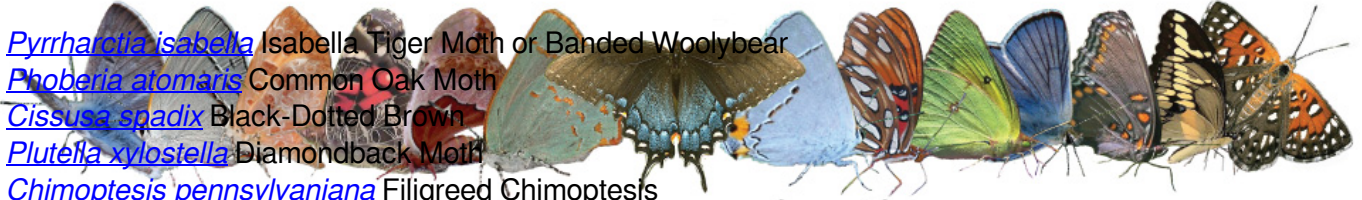

[*Schizura concinna*](#) Red-humped Caterpillar Moth

[*Acronicta lobeliae*](#) Lobelia Dagger Moth

[*Copivaleria grotei*](#) Grote's Sallow

[*Colocasia flavicornis*](#) Yellowhorn Moth

[*Egira alternans*](#) Alternate Woodling

[*Clemensia albata*](#) Little White Lichen Moth

[*Hyphantria cunea*](#) Fall Webworm Moth

[*Halysidota tessellaris*](#) Banded Tussock Moth or Pale Tiger Moth

www.butterfliesandmoths.org

Butterflies and Moths of North America