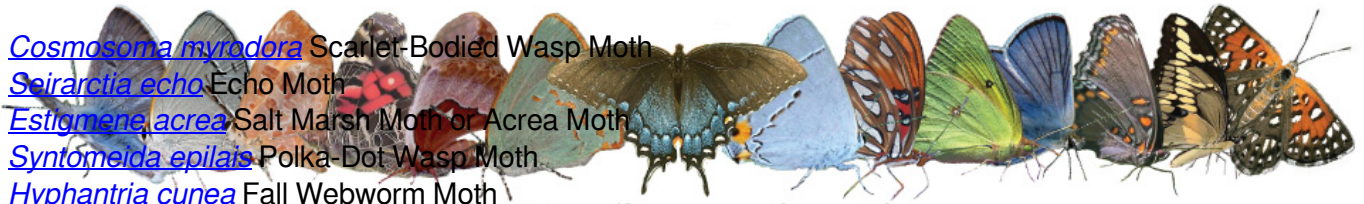

Butterflies and Moths of North America

[*Cosmosoma myrodora*](#) Scarlet-Bodied Wasp Moth
[*Seirarctia echo*](#) Echo Moth
[*Estigmene acrea*](#) Salt Marsh Moth or Acrea Moth
[*Syntomeida epilais*](#) Polka-Dot Wasp Moth
[*Hyphantria cunea*](#) Fall Webworm Moth
[*Syntomeida ipomoeae*](#) Yellow-Banded Wasp Moth
[*Apantesis phalerata*](#) Harnessed Moth
[*Crambidia lithosioides*](#) Dark Gray Lichen Moth
[*Virbia rubicundaria*](#) Ruddy Holomelina
[*Anticarsia gemmatalis*](#) Velvetbean Caterpillar Moth
[*Phyprosopus callitrichoides*](#) Curve-lined Owlet
[*Catocala similis*](#) Similar Underwing
[*Argyrostromis anilis*](#) Short-Lined Chocolate
[*Catocala muliercula*](#) The Little Wife Underwing
[*Panopoda rufimargo*](#) Red-lined Panopoda
[*Selenisa sueroides*](#)
[*Hemeroblemma opigena*](#)
[*Orgyia detrita*](#) Fir Tussock Moth
[*Inga sparsiciliella*](#)
[*Ymeldia janae*](#) Jane's Ymeldia Moth
[*Pseudogalleria inimicella*](#)
[*Ecdyolopha insiticiana*](#) Locust Twig Borer Moth
[*Epiblema strenuana*](#)
[*Cenopis pettitana*](#) Maple-basswood Leafroller Moth
[*Clepsis peritana*](#) Garden Tortrix
[*Neoprocris floridana*](#) Laurelcherry Smoky Moth
[*Megalopyge opercularis*](#) Southern Flannel Moth
[*Lithacodes gracea*](#) Graceful Slug Moth
[*Acharia stimulea*](#) Saddleback Caterpillar Moth
[*Elophila oblitalis*](#) Waterlily Leafcutter Moth
[*Crambus satrapellus*](#)
[*Glaphyria basiflavalis*](#) Basal-dash Glaphyria Moth
[*Herpetogramma phaeopteralis*](#) Dusky Herpetogramma
[*Pyrausta tyralis*](#)
[*Samea multiplicalis*](#)
[*Salbia haemorrhoidalis*](#) Lantana Leaf-tier Moth
[*Samea ecclesialis*](#) Assembly Moth
[*Oenobotys vinotinctalis*](#) Wine-tinted Oenobotys
[*Syngamia florella*](#) Red-waisted Florella Moth
[*Diaphania hyalinata*](#) Melonworm Moth
[*Eudonia strigalis*](#) Striped Eudonia
[*Dolichomia intermediaris*](#) Red-shawled Moth
[*Lantanophaga pusillidactyla*](#) Lantana Plume Moth
[*Xanthotype rufaria*](#) Rufous Geometer Moth
[*Tornos scolopacinarius*](#)
[*Nemoria lixaria*](#) Red-bordered Emerald
[*Phrudocentra centrifugaria*](#)
[*Idaea tacturata*](#) Dot-lined Wave
[*Malacosoma disstria*](#) Forest Tent Caterpillar Moth