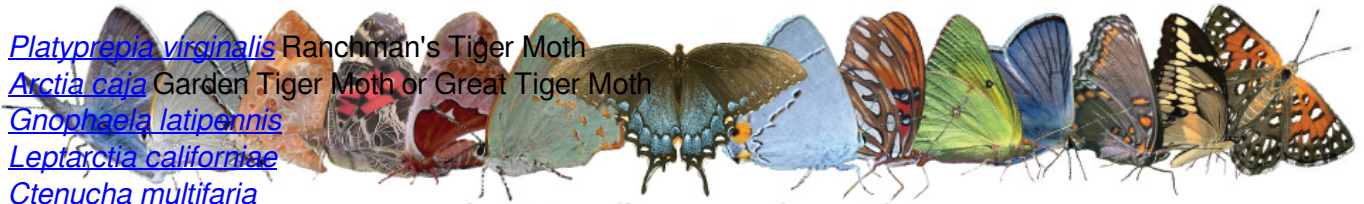

[*Spilosoma virginica*](#) Virginian Tiger Moth or Yellow Woollybear Moth

[*Spilosoma vestalis*](#) Vestal Tiger Moth

[*Cisseps fulvicollis*](#) Yellow-collared Scape Moth

[*Spilosoma vagans*](#) Wandering Tiger Moth

[*Cisthene faustinula*](#)

[*Lophocampa argentata*](#) Silver-Spotted Tiger Moth

[*Clemensia albata*](#) Little White Lichen Moth

[*Lophocampa maculata*](#) Spotted Tussock Moth or Yellow-Spotted Tiger Moth

[*Apantesis ornata*](#) Ornate Tiger Moth

[*Hemihyalea edwardsii*](#) Edwards' Glassywing

www.butterfliesandmoths.org

Butterflies and Moths of North America

[Platyprepia virginalis](#) Ranchman's Tiger Moth