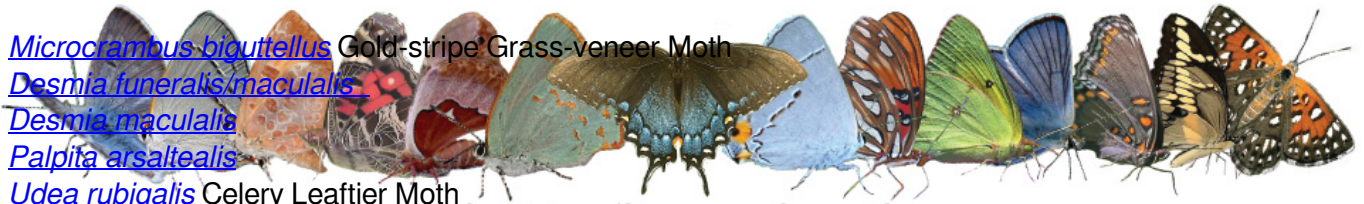

Butterflies and Moths of North America

[Microcrambus biguttellus](#) Gold-stripe Grass-veneer Moth

[Desmia funeralis/maculalis](#)

[Desmia maculalis](#)

[Palpita arsaltealis](#)

[Udea rubigalis](#) Celery Leaf-tier Moth

[Clydonopteron sacculana](#) www.butterfliesandmoths.org

[Plodia interpunctella](#) Indian-Meal Moth

[Pyralis farinalis](#) Meal Moth

[Thyris sepulchralis](#) Mournful Thyris

[Erastria cruentaria](#)

[Illex intractata](#)

[Eutrapela clemataria](#) Curved-Toothed Geometer

[Euchlaena amoenaria](#) Deep Yellow Euchlaena

[Patalene olyzonaria](#) Juniper Geometer

[Macaria aemulataria](#) Common Angle

[Iridopsis defectaria](#) Brown-shaded Gray

[Xanthotype sp.](#)

[Paleacrita vernata](#) Spring Cankerworm Moth

[Ceratomyx satanaria](#)

[Melanolophia canadaria](#) Canadian melanolophia

[Mellilla xanthometata](#) Orange Wing Moth

[Anticlea multiferata](#) Many-lined Carpet

[Disclisioprocta stellata](#) Somber Carpet

[Eupithecia matheri](#)

[Orthonama obstipata](#) The Gem

[Leptostales pannaria](#)

[Haematopis grataria](#) Chickweed Geometer

[Callizzia amorata](#) The Gray Scoopwing

[Phyllodesma occidentis](#) Southern Lappet Moth

[Heteropacha rileyana](#) Riley's Lappet Moth