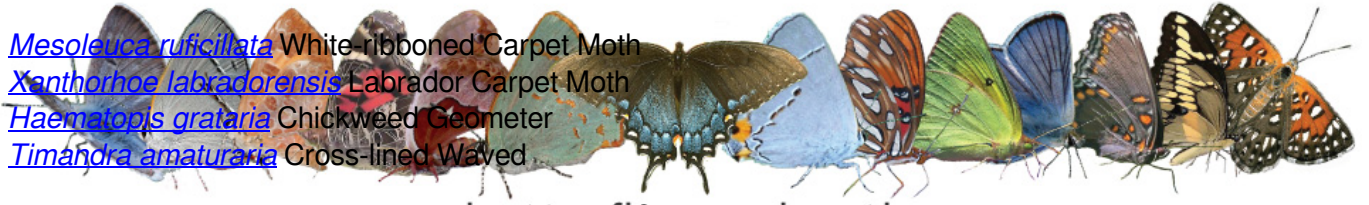

Butterflies and Moths of North America

[Mesoleuca ruficollata](#) White-ribboned Carpet Moth

[Xanthorhoe labradorensis](#) Labrador Carpet Moth

[Haematopsis grataria](#) Chickweed Geometer

[Timandra amaturaria](#) Cross-lined Waved

www.butterfliesandmoths.org